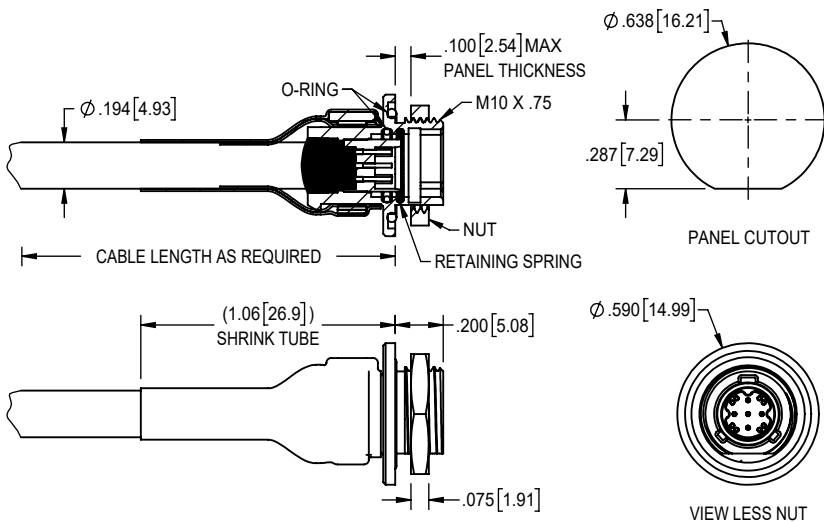

Cat6a Ethernet Nano Circular Keyed Break Away - KBNP

Cat6a Ethernet Nano Circular Keyed Break Away - KBNS

Cat6a Ethernet Nano Circular Threaded - MNC

VIEW LESS NUT

Cat6a Ethernet Nano Circular Twist Lock - TNC