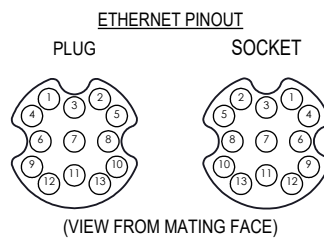

Cat6a Ethernet Nano Circular Keyed Break Away - KBNP

Cat6a Ethernet Nano Circular Keyed Break Away - KBNS

Cat6a Ethernet Nano Circular Threaded - MNC

VIEW LESS NUT

Cat6a Ethernet Nano Circular Twist Lock - TNC