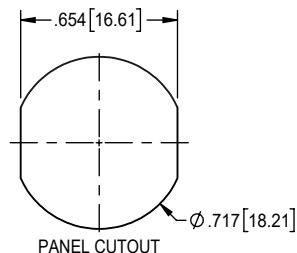

Cat6a Ethernet Nano Circular Keyed Break Away - KBNP

Cat6a Ethernet Nano Circular Keyed Break Away - KBNS

Cat6a Ethernet Nano Circular Threaded - MNC

VIEW LESS NUT

Cat6a Ethernet Nano Circular Twist Lock - TNC