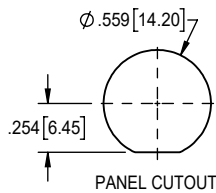

Cat6a Ethernet Micro Circular Keyed Break Away - KBMP

Cat6a Ethernet Micro Circular Keyed Break Away - KBMS

ETHERNET PINOUT

PLUG

SOCKET

(VIEW FROM MATING FACE)

Cat6a Ethernet Micro Circular Threaded - MMC

Cat6a Ethernet Micro Circular Ratcheting - RMC

Cat6a Ethernet Micro Circular Twist Lock - TMC