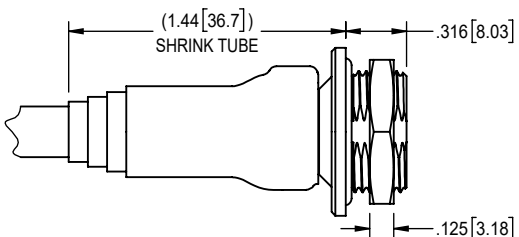

Cat6a Ethernet Micro Circular Keyed Break Away - KBMP

Cat6a Ethernet Micro Circular Keyed Break Away - KBMS

ETHERNET PINOUT

PLUG

SOCKET

(VIEW FROM MATING FACE)

Cat6a Ethernet Micro Circular Threaded - MMC

Cat6a Ethernet Micro Circular Ratcheting - RMC

Cat6a Ethernet Micro Circular Twist Lock - TMC