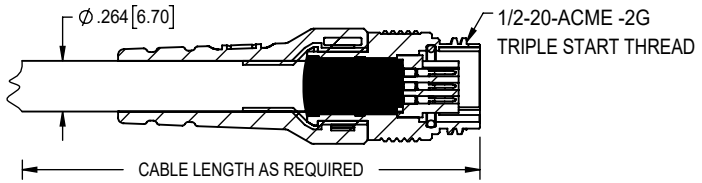

Cat6a Ethernet Micro Circular Keyed Break Away - KBMP

Cat6a Ethernet Micro Circular Keyed Break Away - KBMS

ETHERNET PINOUT

PLUG

SOCKET

(VIEW FROM MATING FACE)

Cat6a Ethernet Micro Circular Threaded - MMC

Cat6a Ethernet Micro Circular Ratcheting - RMC

Cat6a Ethernet Micro Circular Twist Lock - TMC