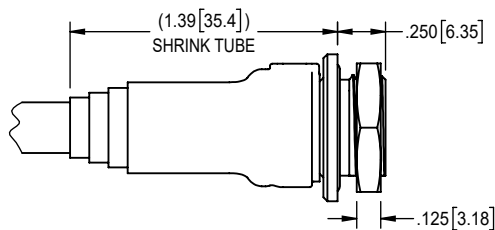

Cat6a Ethernet Micro Circular Keyed Break Away - KBMP

Cat6a Ethernet Micro Circular Keyed Break Away - KBMS

ETHERNET PINOUT

PLUG

SOCKET

(VIEW FROM MATING FACE)

Cat6a Ethernet Micro Circular Threaded - MMC

Cat6a Ethernet Micro Circular Ratcheting - RMC

Cat6a Ethernet Micro Circular Twist Lock - TMC