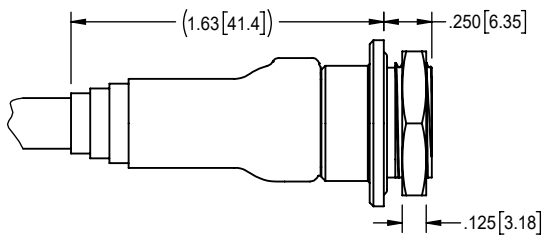

Cat6a Ethernet Micro Circular Keyed Break Away - KBMP

Cat6a Ethernet Micro Circular Keyed Break Away - KBMS

ETHERNET PINOUT

PLUG

SOCKET

(VIEW FROM MATING FACE)

Cat6a Ethernet Micro Circular Threaded - MMC

Cat6a Ethernet Micro Circular Ratcheting - RMC

Cat6a Ethernet Micro Circular Twist Lock - TMC