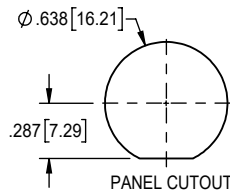

Cat6a Ethernet Micro Circular Keyed Break Away - KBMP

Cat6a Ethernet Micro Circular Keyed Break Away - KBMS

ETHERNET PINOUT

PLUG

SOCKET

(VIEW FROM MATING FACE)

Cat6a Ethernet Micro Circular Threaded - MMC

Cat6a Ethernet Micro Circular Ratcheting - RMC