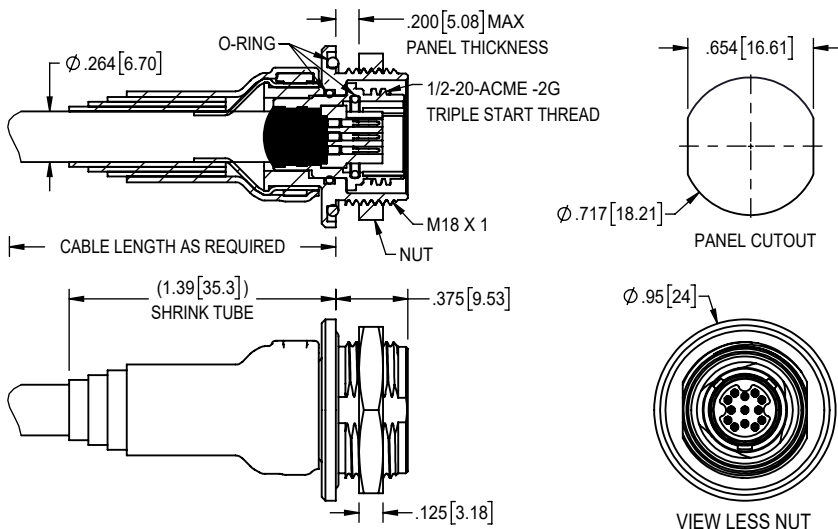

Cat6a Ethernet Micro Circular Keyed Break Away - KBMP

Cat6a Ethernet Micro Circular Keyed Break Away - KBMS

ETHERNET PINOUT

PLUG

SOCKET

(VIEW FROM MATING FACE)

Cat6a Ethernet Micro Circular Threaded - MMC

Cat6a Ethernet Micro Circular Ratcheting - RMC

Cat6a Ethernet Micro Circular Twist Lock - TMC