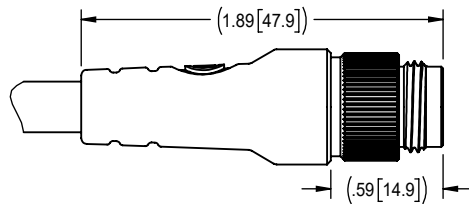

Cat6a Ethernet Micro Circular Keyed Break Away - KBMP

Cat6a Ethernet Micro Circular Keyed Break Away - KBMS

ETHERNET PINOUT

PLUG

SOCKET

(VIEW FROM MATING FACE)

Cat6a Ethernet Micro Circular Threaded - MMC

Cat6a Ethernet Micro Circular Ratcheting - RMC

Cat6a Ethernet Micro Circular Twist Lock - TMC