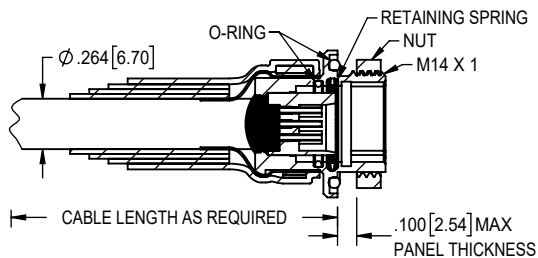

Cat6a Ethernet Micro Circular Keyed Break Away - KBMP

Cat6a Ethernet Micro Circular Keyed Break Away - KBMS

ETHERNET PINOUT

PLUG

SOCKET

(VIEW FROM MATING FACE)

Cat6a Ethernet Micro Circular Threaded - MMC

Cat6a Ethernet Micro Circular Ratcheting - RMC

Cat6a Ethernet Micro Circular Twist Lock - TMC