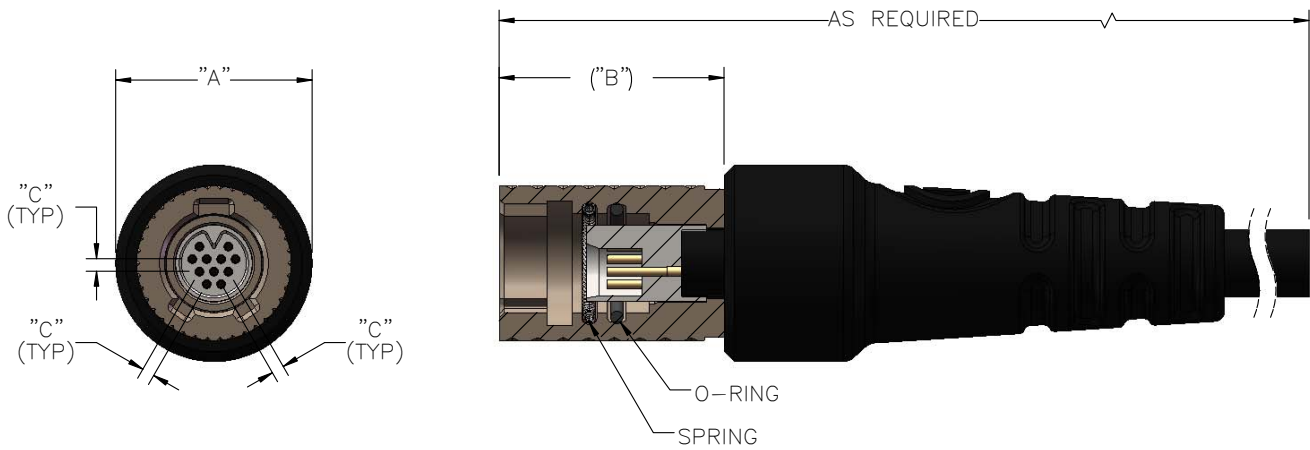

KBNP-XX-WC-IS

		English [IN]	Metric [mm]	English [IN]	Metric [mm]	English [IN]	Metric [mm]
Part #	Contacts	"A"		"B"		"C"	
A79421-001	6	0.36	9.1	0.45	11.4	0.025	0.64
A79430-001	11	0.4	10	0.45	11.4	0.025	0.64
A79439-001	16	0.42	10.6	0.45	11.4	0.025	0.64
A79448-001	28	0.46	11.7	0.45	11.4	0.025	0.64