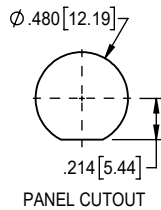

HDMI Nano Circular Keyed Break Away - KBNP

HDMI Nano Circular Keyed Break Away - KBNS

HDMI PINOUT

(VIEW FROM MATING FACE)

HDMI Nano Circular Threaded - MNC

HDMI Nano Circular

Twist Lock - TNC