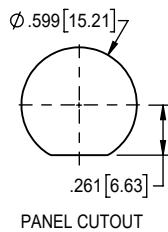

HDMI Nano Circular Keyed Break Away - KBNP

HDMI Nano Circular Keyed Break Away - KBNS

HDMI PINOUT

(VIEW FROM MATING FACE)

HDMI Nano Circular Threaded - MNC

HDMI Nano Circular

Twist Lock - TNC