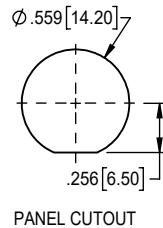

HDMI Nano Circular Keyed Break Away - KBNP

HDMI Nano Circular Keyed Break Away - KBNS

HDMI PINOUT

(VIEW FROM MATING FACE)

HDMI Nano Circular Threaded - MNC

HDMI Nano Circular

Twist Lock - TNC