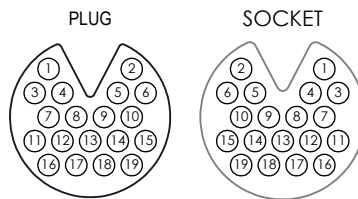

HDMI Nano Circular Keyed Break Away - KBNP

HDMI Nano Circular Keyed Break Away - KBNS

HDMI PINOUT

(VIEW FROM MATING FACE)

HDMI Nano Circular Threaded - MNC

HDMI Nano Circular

Twist Lock - TNC