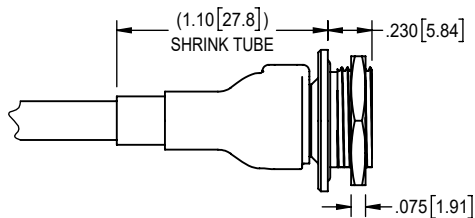

HDMI Nano Circular Keyed Break Away - KBNP

HDMI Nano Circular Keyed Break Away - KBNS

HDMI PINOUT

(VIEW FROM MATING FACE)

HDMI Nano Circular Threaded - MNC

HDMI Nano Circular

Twist Lock - TNC