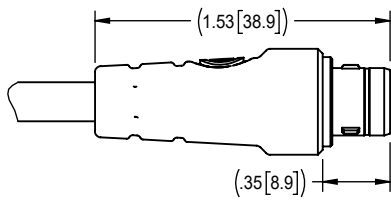

HDMI Nano Circular Keyed Break Away - KBNP

HDMI Nano Circular Keyed Break Away - KBNS

HDMI PINOUT

(VIEW FROM MATING FACE)

HDMI Nano Circular Threaded - MNC

HDMI Nano Circular

Twist Lock - TNC