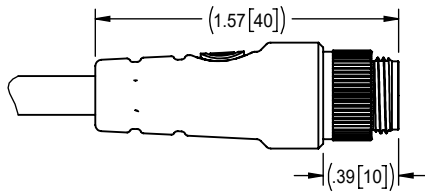

HDMI Nano Circular Keyed Break Away - KBNP

HDMI Nano Circular Keyed Break Away - KBNS

HDMI PINOUT

(VIEW FROM MATING FACE)

HDMI Nano Circular Threaded - MNC

HDMI Nano Circular

Twist Lock - TNC