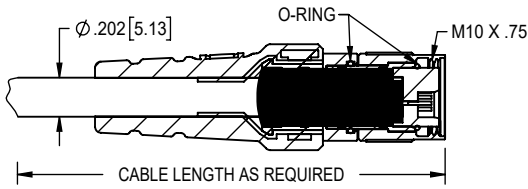

HDMI Nano Circular Keyed Break Away - KBNP

HDMI Nano Circular Keyed Break Away - KBNS

HDMI PINOUT

(VIEW FROM MATING FACE)

HDMI Nano Circular Threaded - MNC

HDMI Nano Circular

Twist Lock - TNC