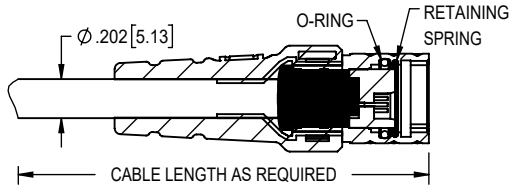

HDMI Nano Circular Keyed Break Away - KBNP

HDMI Nano Circular Keyed Break Away - KBNS

HDMI PINOUT

(VIEW FROM MATING FACE)

HDMI Nano Circular Threaded - MNC

HDMI Nano Circular

Twist Lock - TNC