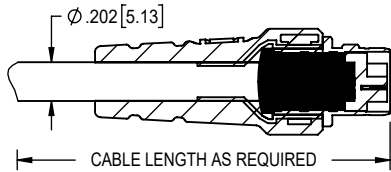

HDMI Nano Circular Keyed Break Away - KBNP

HDMI Nano Circular Keyed Break Away - KBNS

HDMI PINOUT

(VIEW FROM MATING FACE)

HDMI Nano Circular Threaded - MNC

HDMI Nano Circular

Twist Lock - TNC