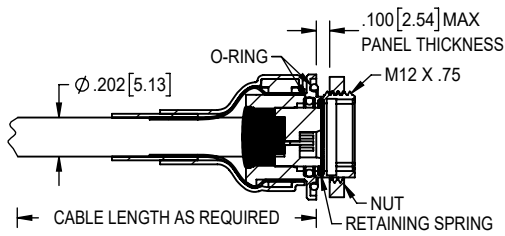

HDMI Nano Circular Keyed Break Away - KBNP

HDMI Nano Circular Keyed Break Away - KBNS

HDMI PINOUT

(VIEW FROM MATING FACE)

HDMI Nano Circular Threaded - MNC

HDMI Nano Circular

Twist Lock - TNC