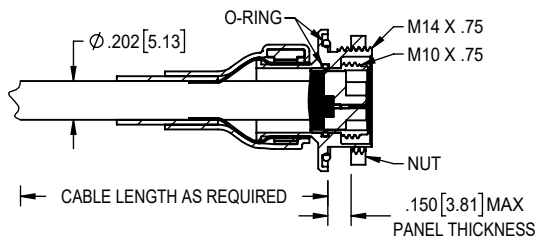

HDMI Nano Circular Keyed Break Away - KBNP

HDMI Nano Circular Keyed Break Away - KBNS

HDMI PINOUT

(VIEW FROM MATING FACE)

HDMI Nano Circular Threaded - MNC

HDMI Nano Circular

Twist Lock - TNC