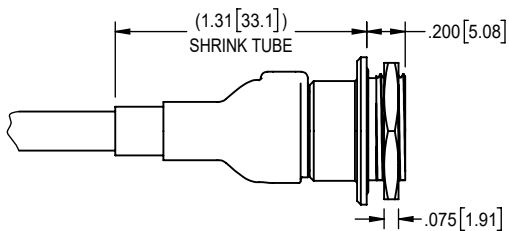

HDMI Nano Circular Keyed Break Away - KBNP

HDMI Nano Circular Keyed Break Away - KBNS

HDMI PINOUT

(VIEW FROM MATING FACE)

HDMI Nano Circular Threaded - MNC

HDMI Nano Circular

Twist Lock - TNC