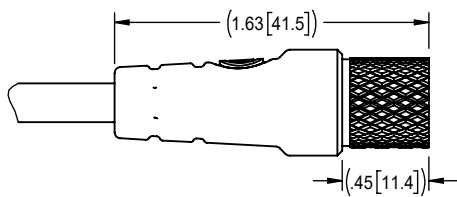

HDMI Nano Circular Keyed Break Away - KBNP

HDMI Nano Circular Keyed Break Away - KBNS

HDMI PINOUT

(VIEW FROM MATING FACE)

HDMI Nano Circular Threaded - MNC

HDMI Nano Circular

Twist Lock - TNC