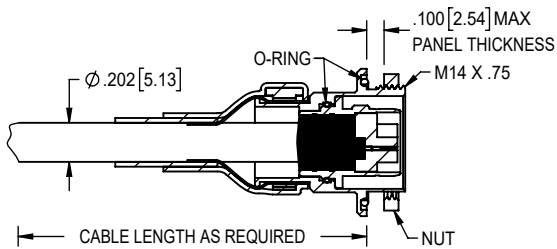

HDMI Nano Circular Keyed Break Away - KBNP

HDMI Nano Circular Keyed Break Away - KBNS

HDMI PINOUT

(VIEW FROM MATING FACE)

HDMI Nano Circular Threaded - MNC

HDMI Nano Circular

Twist Lock - TNC