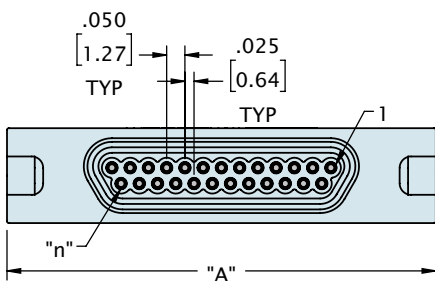

LATCHING MICRO-D DISCRETE LEADWIRE (TYPE WD)

CONTACTS	ROWS	"A"	"B"	"C"
9	2	.86 [21.8]	.340 [8.64]	.334 [8.48]
15	2	1.01 [25.7]	.490 [12.45]	.484 [12.29]
21	2	1.16 [29.5]	.640 [16.26]	.634 [16.10]
25	2	1.26 [32.0]	.740 [18.80]	.734 [18.64]
31	2	1.41 [35.8]	.890 [22.61]	.884 [22.45]
37	2	1.56 [39.6]	1.040 [26.42]	1.034 [26.26]
51	2	1.91 [48.5]	1.390 [35.31]	1.384 [35.15]

DIMENSIONS IN [] ARE IN MILLIMETERS AND ARE FOR REFERENCE ONLY

LATCHING MICRO-D DISCRETE LEADWIRE (TYPE WD)

CONTACTS	ROWS	"A"	"B"
9	2	.775 [19.69]	.390 [9.91]
15	2	.925 [23.50]	.540 [13.72]
21	2	1.075 [27.31]	.690 [17.53]
25	2	1.175 [29.85]	.790 [20.07]
31	2	1.325 [33.66]	.940 [23.88]
37	2	1.475 [37.47]	1.090 [27.69]
51	2	1.825 [46.36]	1.440 [36.58]

DIMENSIONS IN [] ARE IN MILLIMETERS AND ARE FOR REFERENCE ONLY