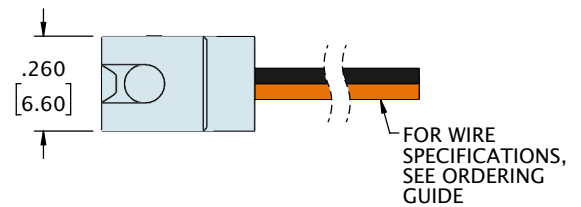

LATCHING MICRO-D DISCRETE LEADWIRE (TYPE WD)

CONTACTS	ROWS	"A"	"B"	"C"
9	2	.86 [21.8]	.340 [8.64]	.334 [8.48]
15	2	1.01 [25.7]	.490 [12.45]	.484 [12.29]
21	2	1.16 [29.5]	.640 [16.26]	.634 [16.10]
25	2	1.26 [32.0]	.740 [18.80]	.734 [18.64]
31	2	1.41 [35.8]	.890 [22.61]	.884 [22.45]
37	2	1.56 [39.6]	1.040 [26.42]	1.034 [26.26]
51	2	1.91 [48.5]	1.390 [35.31]	1.384 [35.15]

DIMENSIONS IN [] ARE IN MILLIMETERS AND ARE FOR REFERENCE ONLY

LATCHING MICRO-D DISCRETE LEADWIRE (TYPE WD)

CONTACTS	ROWS	"A"	"B"
9	2	.775 [19.69]	.390 [9.91]
15	2	.925 [23.50]	.540 [13.72]
21	2	1.075 [27.31]	.690 [17.53]
25	2	1.175 [29.85]	.790 [20.07]
31	2	1.325 [33.66]	.940 [23.88]
37	2	1.475 [37.47]	1.090 [27.69]
51	2	1.825 [46.36]	1.440 [36.58]

DIMENSIONS IN [] ARE IN MILLIMETERS AND ARE FOR REFERENCE ONLY