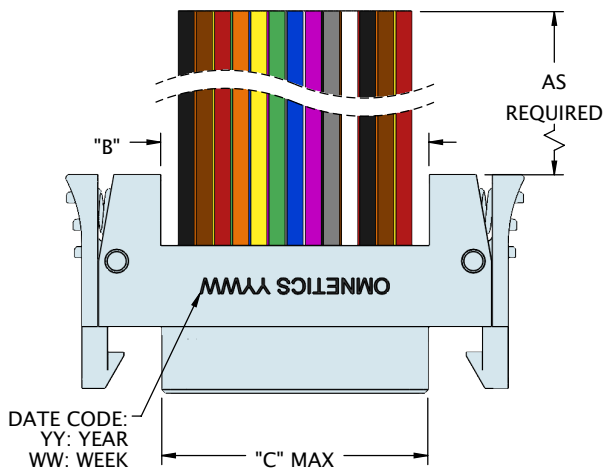

LATCHING MICRO-D DISCRETE LEADWIRE (TYPE WD)

CONTACTS	ROWS	"A"	"B"	"C"
9	2	.86 [21.8]	.340 [8.64]	.334 [8.48]
15	2	1.01 [25.7]	.490 [12.45]	.484 [12.29]
21	2	1.16 [29.5]	.640 [16.26]	.634 [16.10]
25	2	1.26 [32.0]	.740 [18.80]	.734 [18.64]
31	2	1.41 [35.8]	.890 [22.61]	.884 [22.45]
37	2	1.56 [39.6]	1.040 [26.42]	1.034 [26.26]
51	2	1.91 [48.5]	1.390 [35.31]	1.384 [35.15]

DIMENSIONS IN [] ARE IN MILLIMETERS AND ARE FOR REFERENCE ONLY

LATCHING MICRO-D DISCRETE LEADWIRE (TYPE WD)

CONTACTS	ROWS	"A"	"B"
9	2	.775 [19.69]	.390 [9.91]
15	2	.925 [23.50]	.540 [13.72]
21	2	1.075 [27.31]	.690 [17.53]
25	2	1.175 [29.85]	.790 [20.07]
31	2	1.325 [33.66]	.940 [23.88]
37	2	1.475 [37.47]	1.090 [27.69]
51	2	1.825 [46.36]	1.440 [36.58]

DIMENSIONS IN [] ARE IN MILLIMETERS AND ARE FOR REFERENCE ONLY