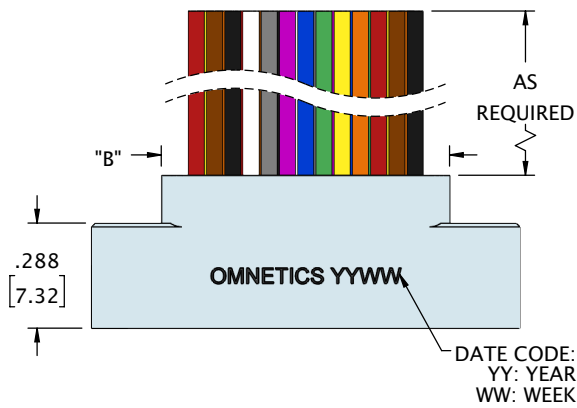

LATCHING MICRO-D DISCRETE LEADWIRE (TYPE WD)

CONTACTS	ROWS	"A"	"B"	"C"
9	2	.86 [21.8]	.340 [8.64]	.334 [8.48]
15	2	1.01 [25.7]	.490 [12.45]	.484 [12.29]
21	2	1.16 [29.5]	.640 [16.26]	.634 [16.10]
25	2	1.26 [32.0]	.740 [18.80]	.734 [18.64]
31	2	1.41 [35.8]	.890 [22.61]	.884 [22.45]
37	2	1.56 [39.6]	1.040 [26.42]	1.034 [26.26]
51	2	1.91 [48.5]	1.390 [35.31]	1.384 [35.15]

DIMENSIONS IN [] ARE IN MILLIMETERS AND ARE FOR REFERENCE ONLY

LATCHING MICRO-D DISCRETE LEADWIRE (TYPE WD)

CONTACTS	ROWS	"A"	"B"
9	2	.775 [19.69]	.390 [9.91]
15	2	.925 [23.50]	.540 [13.72]
21	2	1.075 [27.31]	.690 [17.53]
25	2	1.175 [29.85]	.790 [20.07]
31	2	1.325 [33.66]	.940 [23.88]
37	2	1.475 [37.47]	1.090 [27.69]
51	2	1.825 [46.36]	1.440 [36.58]

DIMENSIONS IN [] ARE IN MILLIMETERS AND ARE FOR REFERENCE ONLY