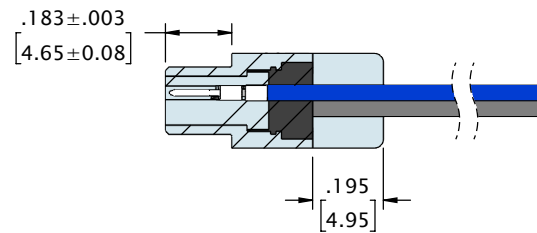

LATCHING MICRO-D DISCRETE LEADWIRE (TYPE WD)

CONTACTS	ROWS	"A"	"B"	"C"
9	2	.86 [21.8]	.340 [8.64]	.334 [8.48]
15	2	1.01 [25.7]	.490 [12.45]	.484 [12.29]
21	2	1.16 [29.5]	.640 [16.26]	.634 [16.10]
25	2	1.26 [32.0]	.740 [18.80]	.734 [18.64]
31	2	1.41 [35.8]	.890 [22.61]	.884 [22.45]
37	2	1.56 [39.6]	1.040 [26.42]	1.034 [26.26]
51	2	1.91 [48.5]	1.390 [35.31]	1.384 [35.15]

DIMENSIONS IN [] ARE IN MILLIMETERS AND ARE FOR REFERENCE ONLY

LATCHING MICRO-D DISCRETE LEADWIRE (TYPE WD)

CONTACTS	ROWS	"A"	"B"
9	2	.775 [19.69]	.390 [9.91]
15	2	.925 [23.50]	.540 [13.72]
21	2	1.075 [27.31]	.690 [17.53]
25	2	1.175 [29.85]	.790 [20.07]
31	2	1.325 [33.66]	.940 [23.88]
37	2	1.475 [37.47]	1.090 [27.69]
51	2	1.825 [46.36]	1.440 [36.58]

DIMENSIONS IN [] ARE IN MILLIMETERS AND ARE FOR REFERENCE ONLY