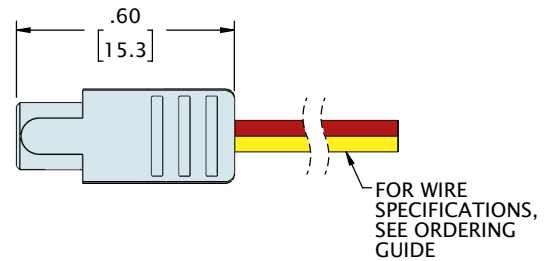

LATCHING MICRO-D DISCRETE LEADWIRE (TYPE WD)

CONTACTS	ROWS	"A"	"B"	"C"
9	2	.86 [21.8]	.340 [8.64]	.334 [8.48]
15	2	1.01 [25.7]	.490 [12.45]	.484 [12.29]
21	2	1.16 [29.5]	.640 [16.26]	.634 [16.10]
25	2	1.26 [32.0]	.740 [18.80]	.734 [18.64]
31	2	1.41 [35.8]	.890 [22.61]	.884 [22.45]
37	2	1.56 [39.6]	1.040 [26.42]	1.034 [26.26]
51	2	1.91 [48.5]	1.390 [35.31]	1.384 [35.15]

DIMENSIONS IN [] ARE IN MILLIMETERS AND ARE FOR REFERENCE ONLY

LATCHING MICRO-D DISCRETE LEADWIRE (TYPE WD)

CONTACTS	ROWS	"A"	"B"
9	2	.775 [19.69]	.390 [9.91]
15	2	.925 [23.50]	.540 [13.72]
21	2	1.075 [27.31]	.690 [17.53]
25	2	1.175 [29.85]	.790 [20.07]
31	2	1.325 [33.66]	.940 [23.88]
37	2	1.475 [37.47]	1.090 [27.69]
51	2	1.825 [46.36]	1.440 [36.58]

DIMENSIONS IN [] ARE IN MILLIMETERS AND ARE FOR REFERENCE ONLY