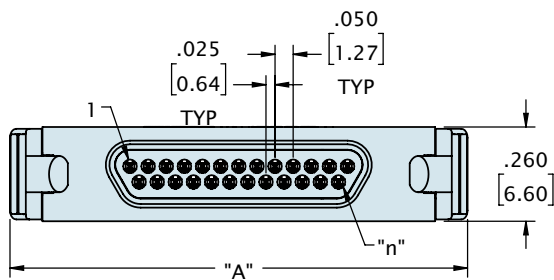

LATCHING MICRO-D DISCRETE LEADWIRE (TYPE WD)

CONTACTS	ROWS	"A"	"B"	"C"
9	2	.86 [21.8]	.340 [8.64]	.334 [8.48]
15	2	1.01 [25.7]	.490 [12.45]	.484 [12.29]
21	2	1.16 [29.5]	.640 [16.26]	.634 [16.10]
25	2	1.26 [32.0]	.740 [18.80]	.734 [18.64]
31	2	1.41 [35.8]	.890 [22.61]	.884 [22.45]
37	2	1.56 [39.6]	1.040 [26.42]	1.034 [26.26]
51	2	1.91 [48.5]	1.390 [35.31]	1.384 [35.15]

DIMENSIONS IN [] ARE IN MILLIMETERS AND ARE FOR REFERENCE ONLY

LATCHING MICRO-D DISCRETE LEADWIRE (TYPE WD)

CONTACTS	ROWS	"A"	"B"
9	2	.775 [19.69]	.390 [9.91]
15	2	.925 [23.50]	.540 [13.72]
21	2	1.075 [27.31]	.690 [17.53]
25	2	1.175 [29.85]	.790 [20.07]
31	2	1.325 [33.66]	.940 [23.88]
37	2	1.475 [37.47]	1.090 [27.69]
51	2	1.825 [46.36]	1.440 [36.58]

DIMENSIONS IN [] ARE IN MILLIMETERS AND ARE FOR REFERENCE ONLY