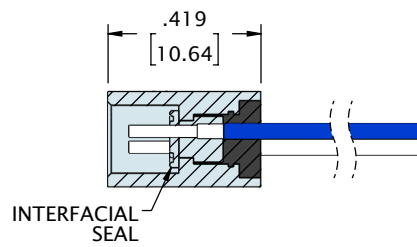

LATCHING MICRO-D DISCRETE LEADWIRE (TYPE WD)

CONTACTS	ROWS	"A"	"B"	"C"
9	2	.86 [21.8]	.340 [8.64]	.334 [8.48]
15	2	1.01 [25.7]	.490 [12.45]	.484 [12.29]
21	2	1.16 [29.5]	.640 [16.26]	.634 [16.10]
25	2	1.26 [32.0]	.740 [18.80]	.734 [18.64]
31	2	1.41 [35.8]	.890 [22.61]	.884 [22.45]
37	2	1.56 [39.6]	1.040 [26.42]	1.034 [26.26]
51	2	1.91 [48.5]	1.390 [35.31]	1.384 [35.15]

DIMENSIONS IN [] ARE IN MILLIMETERS AND ARE FOR REFERENCE ONLY

LATCHING MICRO-D DISCRETE LEADWIRE (TYPE WD)

CONTACTS	ROWS	"A"	"B"
9	2	.775 [19.69]	.390 [9.91]
15	2	.925 [23.50]	.540 [13.72]
21	2	1.075 [27.31]	.690 [17.53]
25	2	1.175 [29.85]	.790 [20.07]
31	2	1.325 [33.66]	.940 [23.88]
37	2	1.475 [37.47]	1.090 [27.69]
51	2	1.825 [46.36]	1.440 [36.58]

DIMENSIONS IN [] ARE IN MILLIMETERS AND ARE FOR REFERENCE ONLY